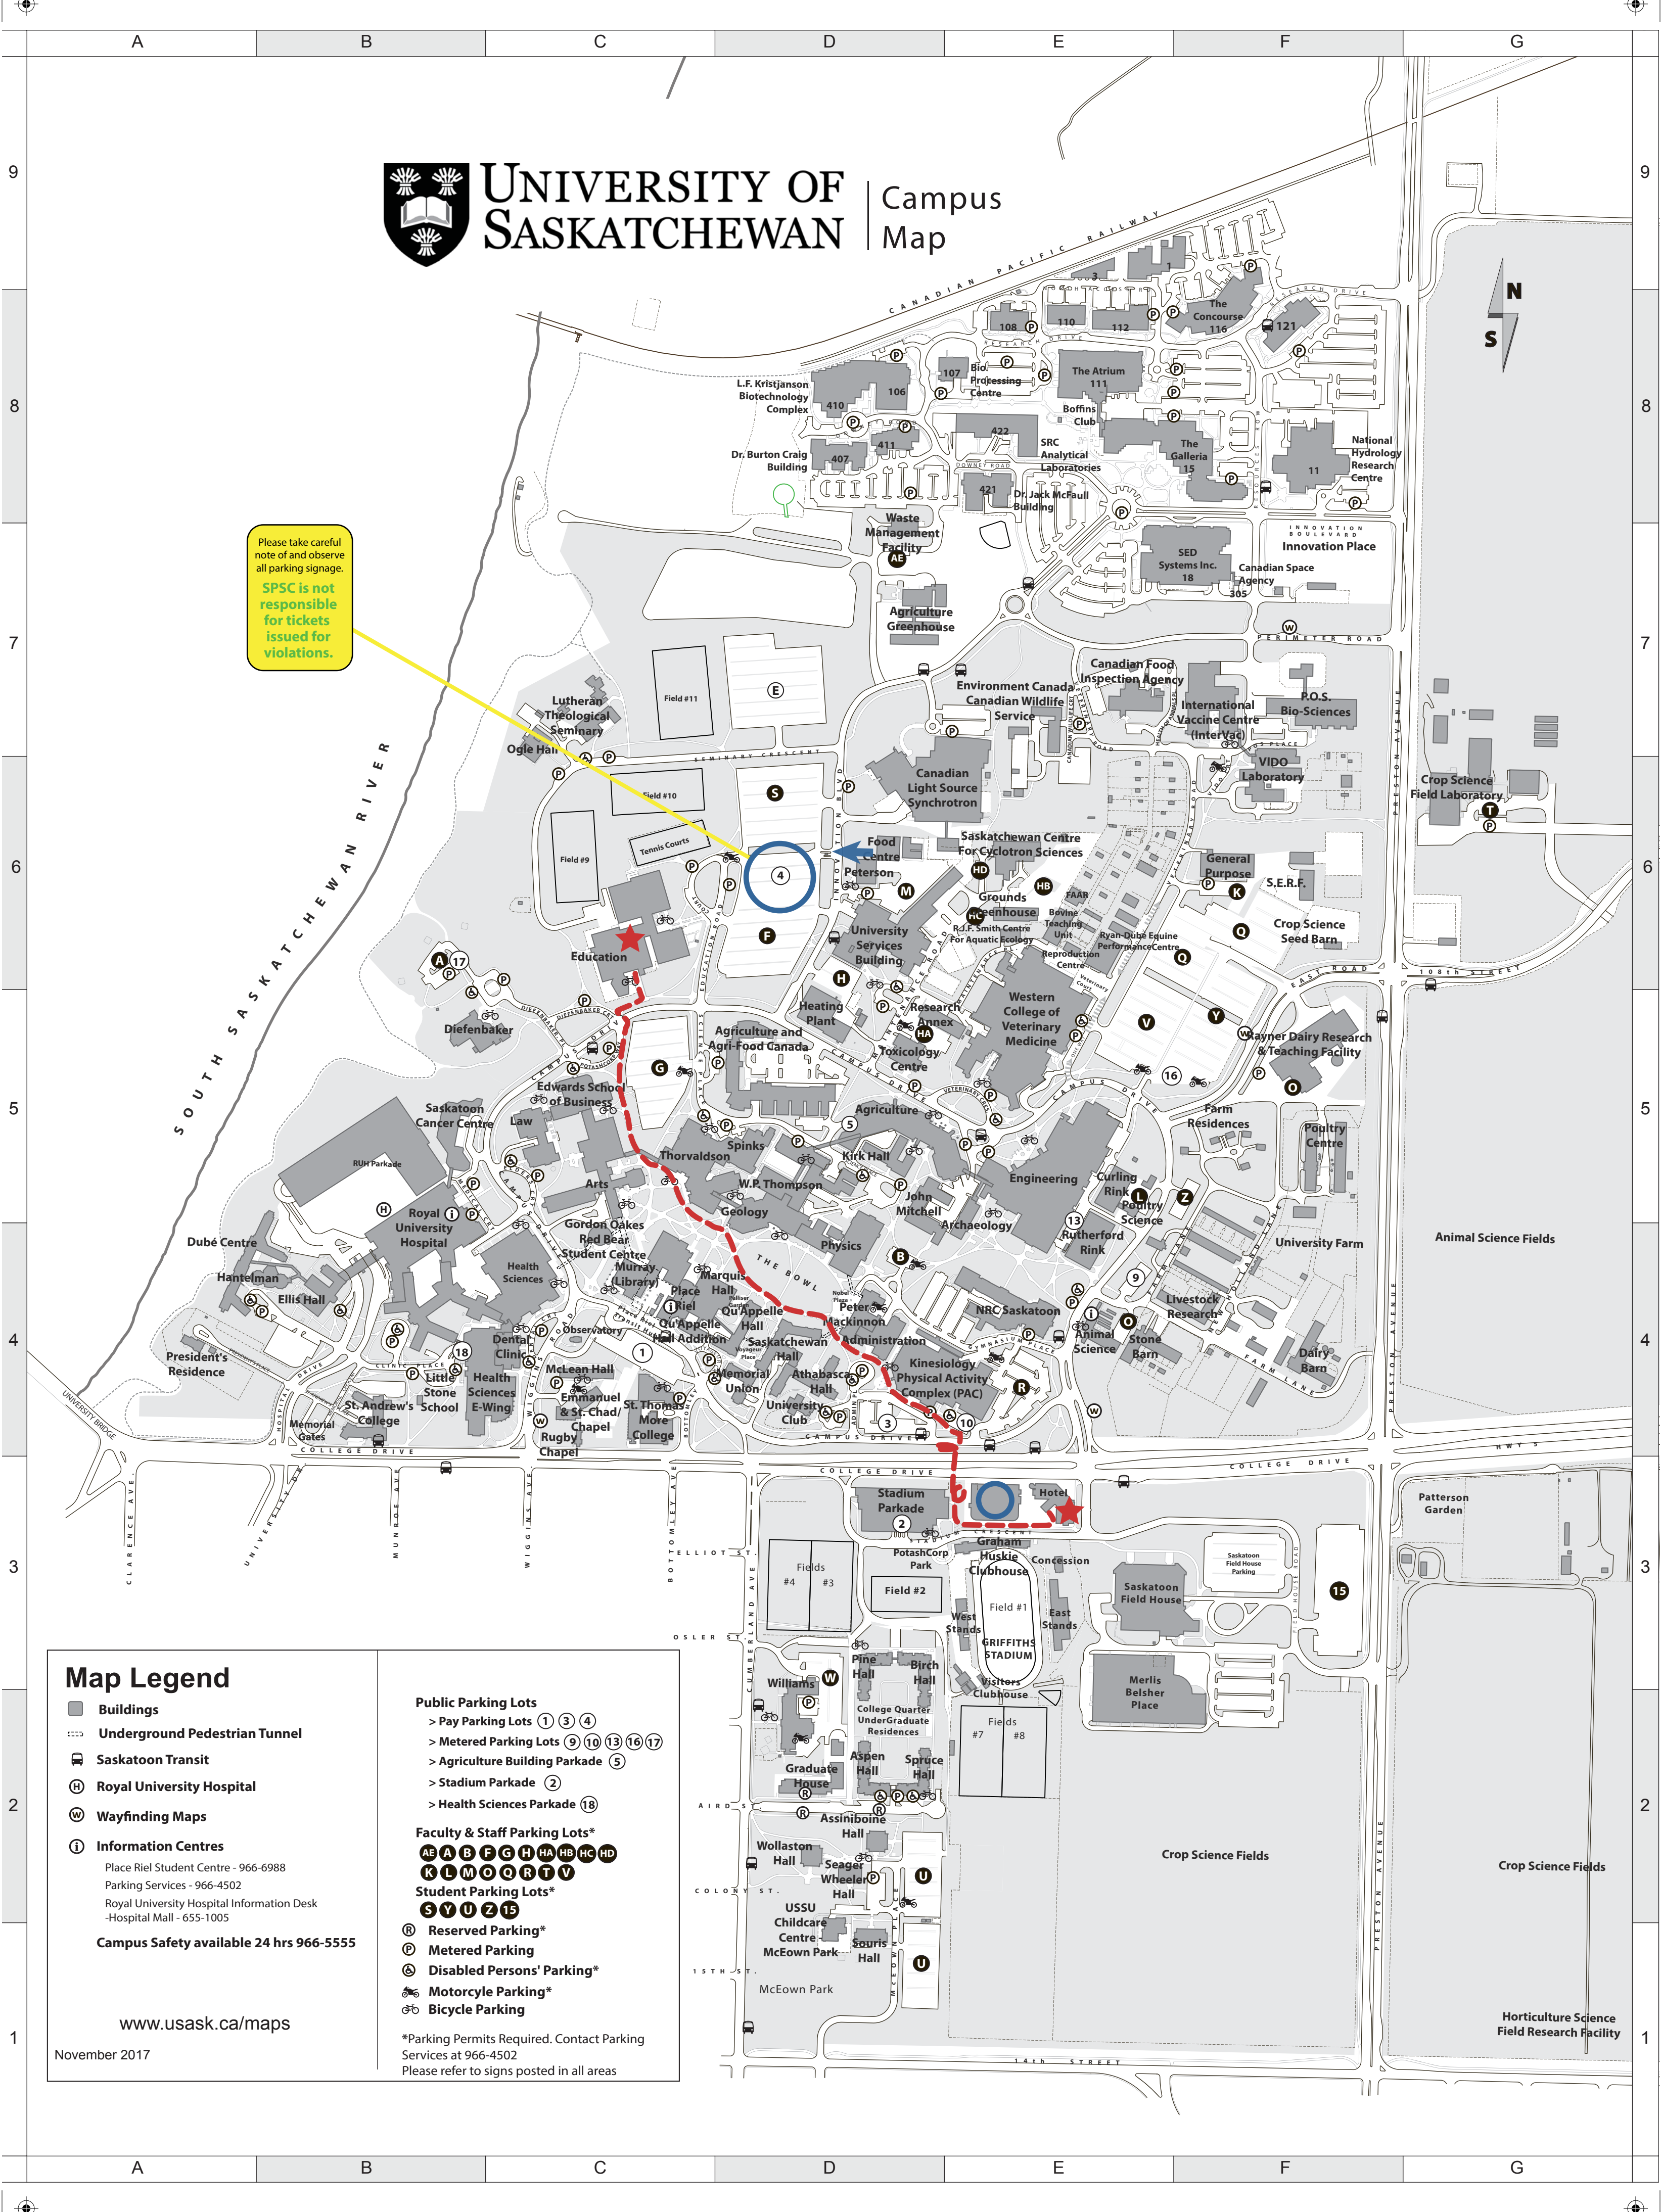

UNIVERSITY OF SASKATCHEWAN

Campus Map

Please take careful note of and observe all parking signage.
SPSC is not responsible for tickets issued for violations.

Map Legend

- Buildings
 - Underground Pedestrian Tunnel
 - Saskatoon Transit
 - Royal University Hospital
 - Wayfinding Maps
 - Information Centres
 - Place Riel Student Centre - 966-6988
 - Parking Services - 966-4502
 - Royal University Hospital Information Desk - Hospital Mall - 655-1005
 - Campus Safety available 24 hrs 966-5555**
- www.usask.ca/maps
- November 2017

- Public Parking Lots**
 - > Pay Parking Lots ① ③ ④
 - > Metered Parking Lots ⑨ ⑩ ⑬ ⑮ ⑰
 - > Agriculture Building Parkade ⑤
 - > Stadium Parkade ②
 - > Health Sciences Parkade ⑱
 - Faculty & Staff Parking Lots***
 - A^E A^B F^G H^A H^B H^C H^D
 - K^L M^O Q^R T^V
 - Student Parking Lots***
 - S^Y U^Z 15
 - Reserved Parking*
 - Metered Parking
 - Disabled Persons' Parking*
 - Motorcycle Parking*
 - Bicycle Parking
- *Parking Permits Required. Contact Parking Services at 966-4502
Please refer to signs posted in all areas